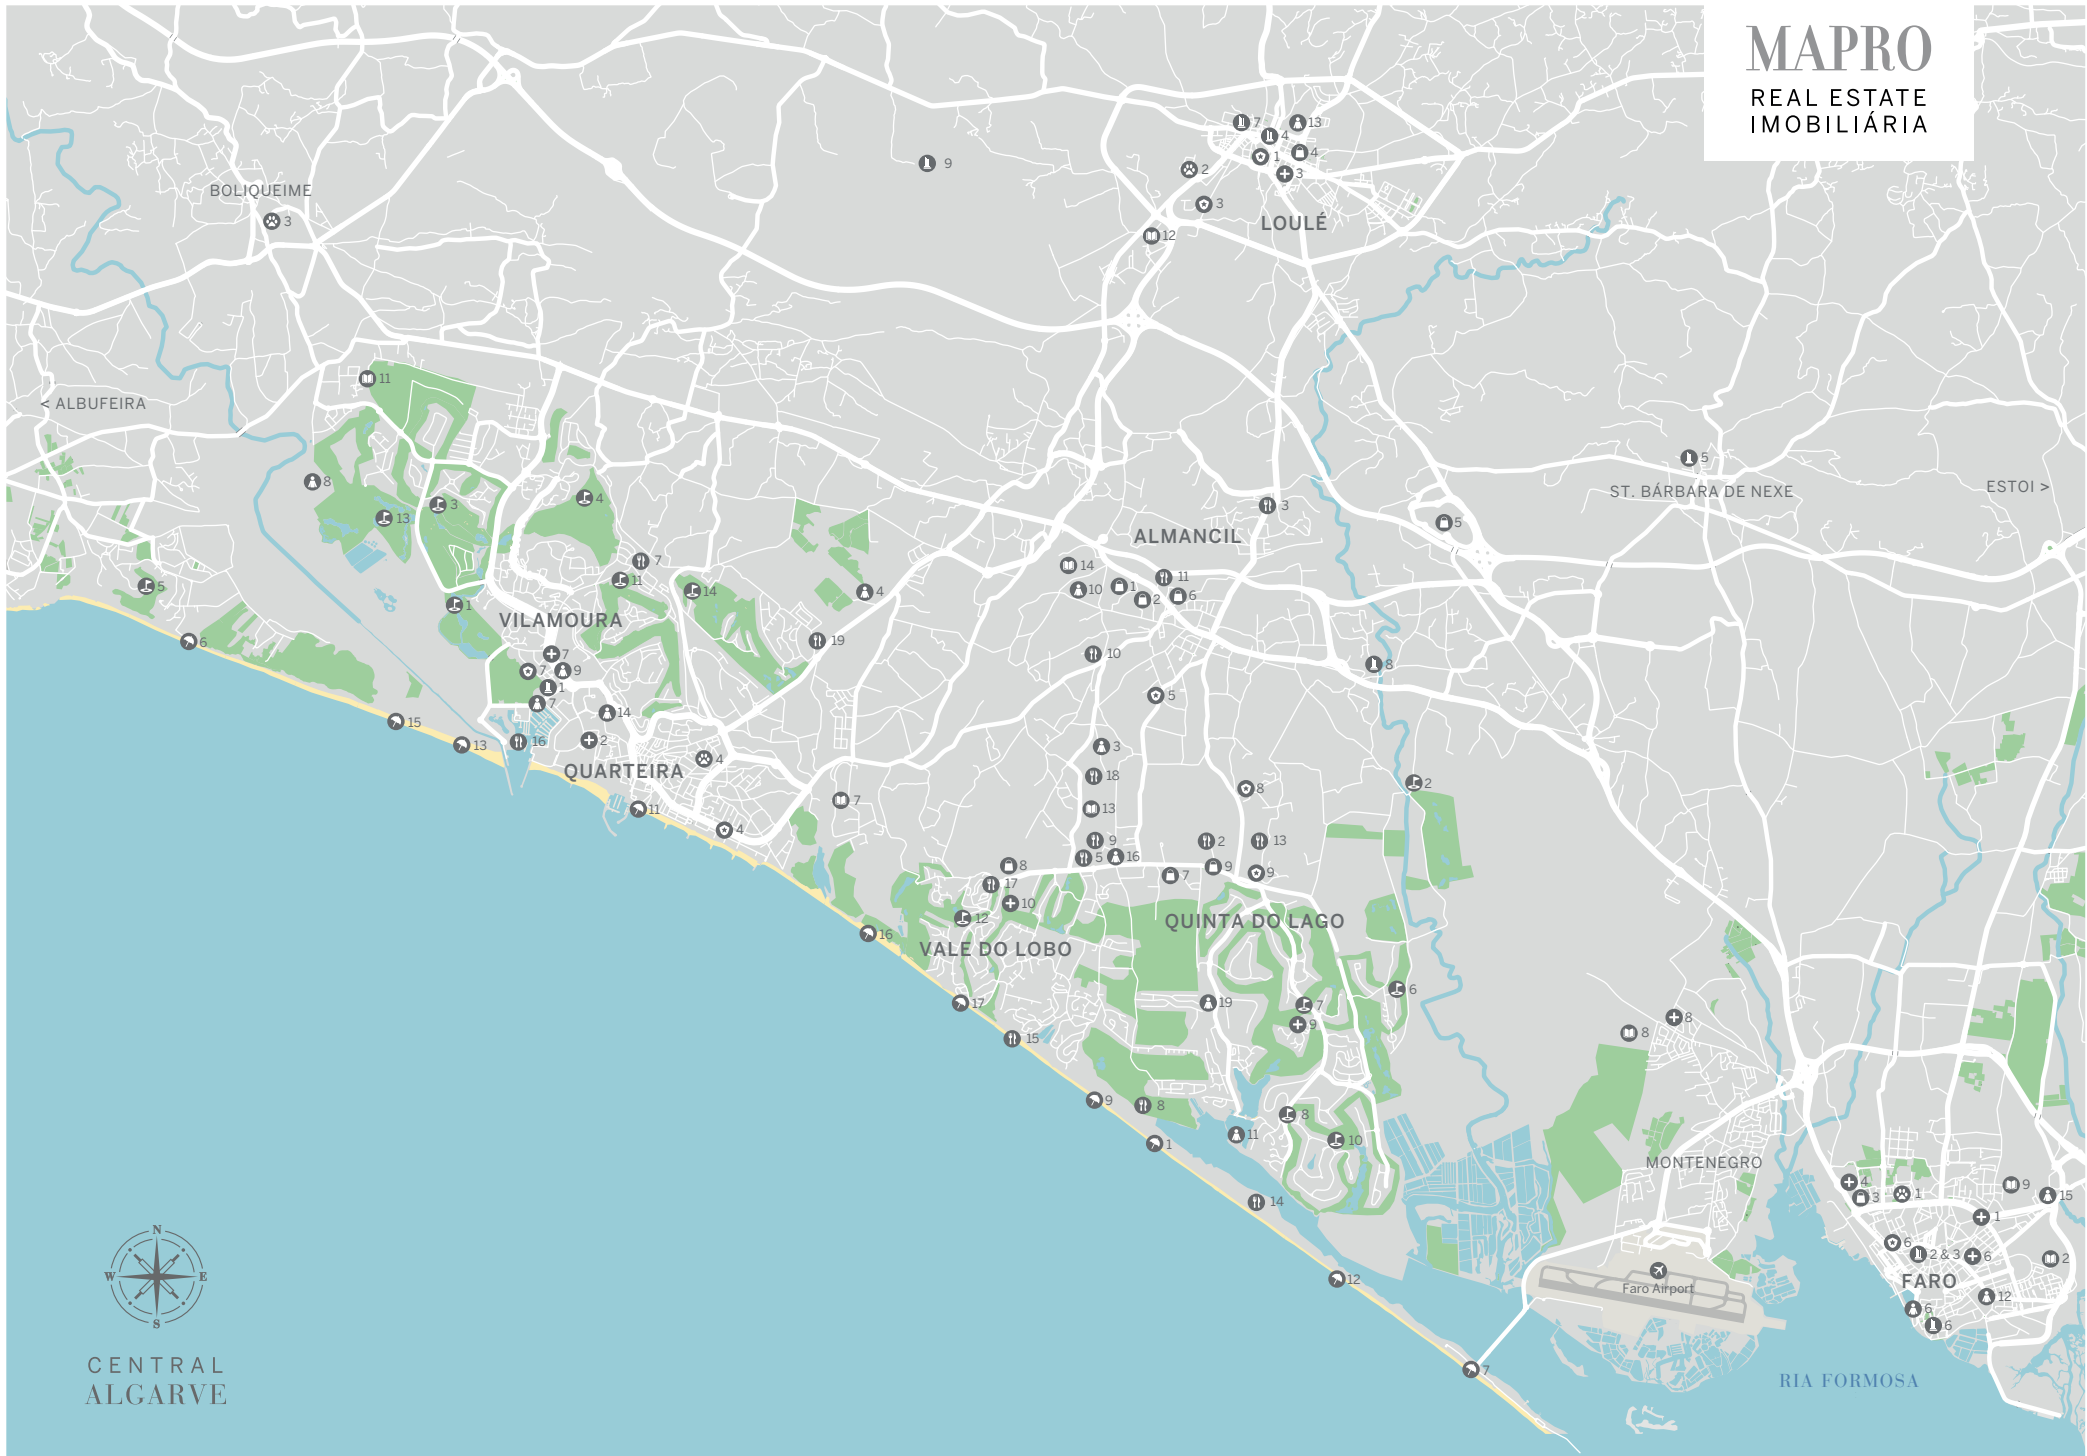

MAPRO

REAL ESTATE
IMOBILIÁRIA

CENTRAL
ALGARVE

D Historical Sites

LOCAL	COORDINATES
1 Archaeological Museum Cerro da Vila	37.07996279, -8.12002477
2 Bones Chapel, Faro	37.0130835, -7.93447206
3 Carmo Church	37.0202093, -7.93474326
4 Castle of Loulé	37.1396086, -8.0240487
5 Matriz Church, St.ª Bárbara Nexe	37.1039005, -7.9641413
6 Old Town Faro	37.01528635, -7.93511191
7 Palácio de Estoi	37.0967049, -7.89555342
8 Santo António Convent	37.14147855, -8.03158645
9 São Lourenço Church	37.0820917, -8.00876379
10 Shrine of Nossa Sr.ª da Piedade, Loulé	37.14022735, -8.03651922

G Shopping & Supermarkets

LOCAL	COORDINATES
1 Aldi, Almancil	37.09251626, -8.04139137
2 Apolónia, Almancil	37.0920092, -8.0397421
3 Forum Algarve	37.02870035, -7.94445843
4 Guia Shopping Algarve	37.1278281, -8.27996087
5 Loulé Market	37.14040849, -8.0320769
6 Mar Shopping Algarve	41.2093239, -8.6895315
7 Pingo Doce Almancil	37.0896222, -8.03419895
8 Pingo Doce Quinta do Lago	37.0610848, -8.02997589
9 Pingo Doce Vale do Lobo	37.06020306, -8.05757731
10 Quinta Shopping	37.0610848, -8.02997589

LOCAL	COORDINATES
1 Ancão Beach	37.03280365, -8.03888525
2 Armona Island	37.03071685, -7.76969474
3 Culaatra Island	36.98602, -7.84704938
4 Deserta Island	36.9735282, -7.92747889
5 Evaristo Beach	37.07417535, -8.30298981
6 Falésia Beach	37.08044355, -8.14952053
7 Faro Beach	37.0031312, -7.9859617
8 Farol Island	36.97738495, -7.86599904
9 Garrão Beach	37.0413738, -8.05317012
10 Olhos de Água Beach	37.08991459, -8.19045782
11 Quarteira Beach	37.06527035, -8.09924578
12 Quinta do Lago Beach	37.0246257, -8.02463914
13 Rocha Baixinha Beach	37.0752456, -8.13150488
14 Tavira Island	37.1155425, -7.6212448
15 Tomates Beach	37.08049802, -8.14720326
16 Trafal Beach	37.0602663, -8.08642642
17 Vale do Lobo Beach	37.04823384, -8.06515633